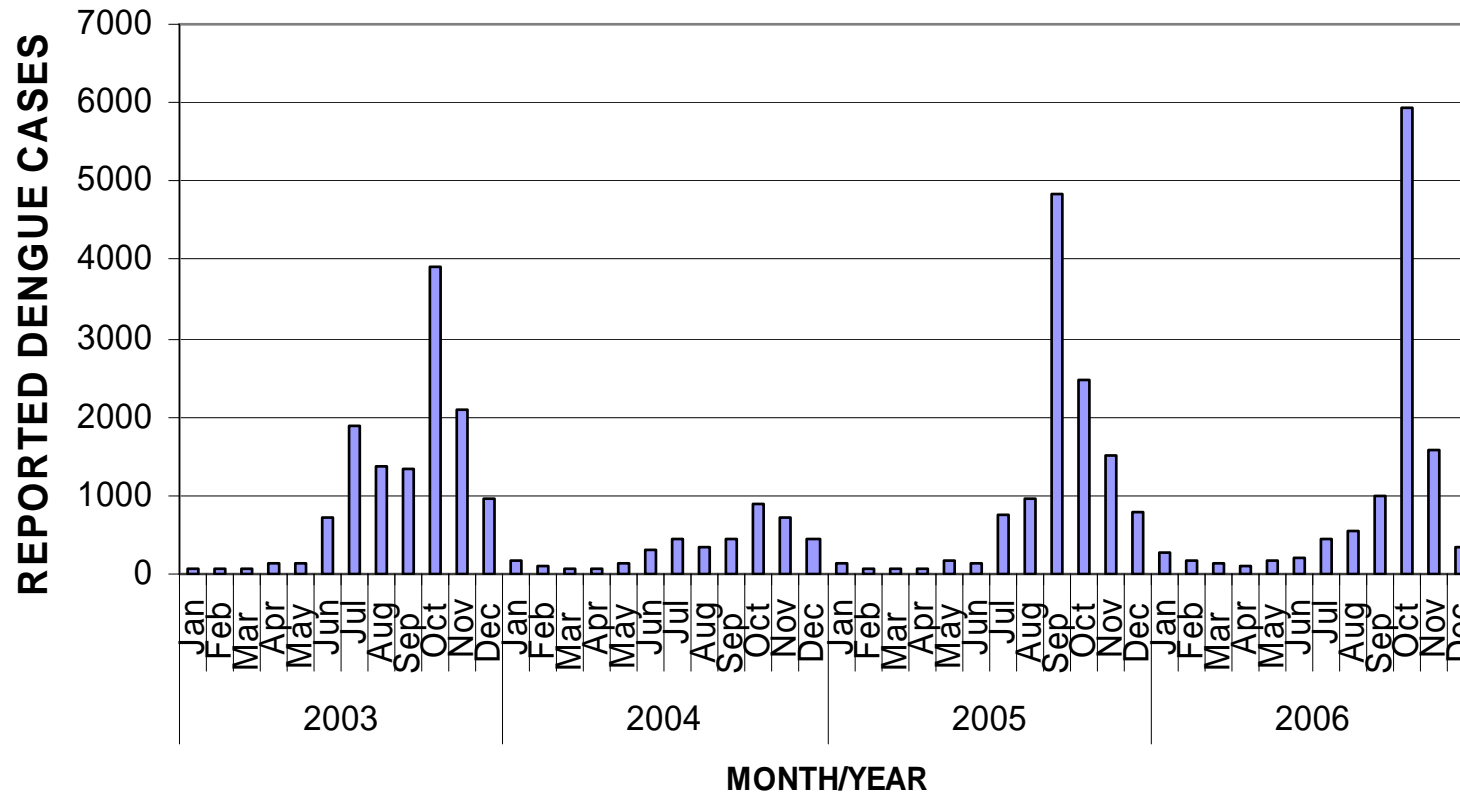

## INDIA: seasonal trend of reported dengue cases (2003-2006)

## Month-wise breeding indices of *Aedes aegypti* and dengue cases in Delhi-2006