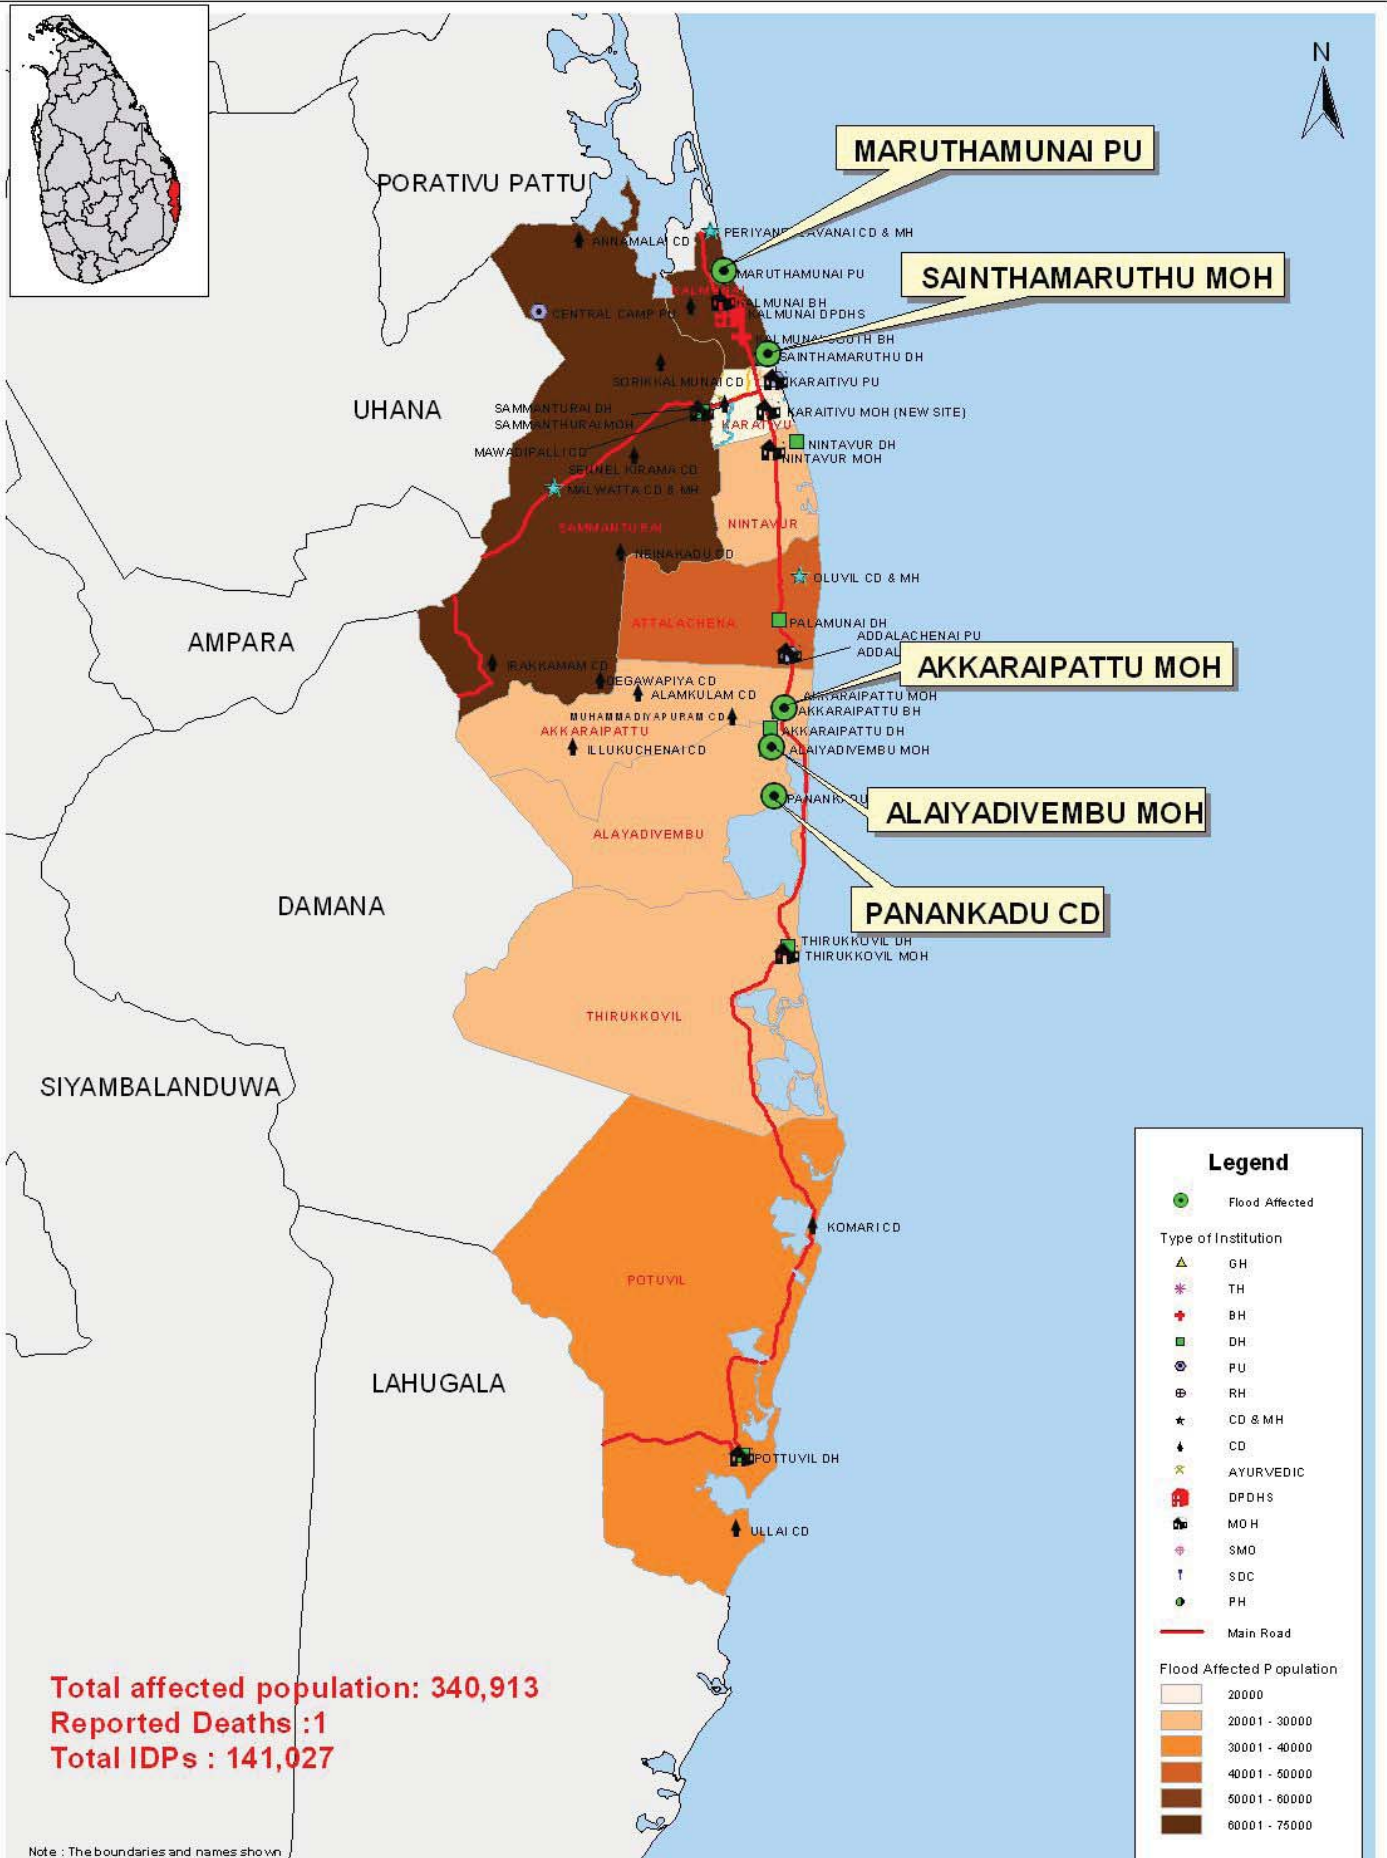

# Flood Situation in Kalmunai RPDHS Area as at 15 January 2011

**Total affected population: 340,913**  
**Reported Deaths :1**  
**Total IDPs : 141,027**

### Legend

- Flood Affected
- Type of Institution
  - GH
  - TH
  - BH
  - DH
  - PU
  - RH
  - CD & MH
  - CD
  - AYURVEDIC
  - DPDHS
  - MOH
  - SMO
  - SDC
  - PH
- Main Road
- Flood Affected Population
  - 20000
  - 20001 - 30000
  - 30001 - 40000
  - 40001 - 50000
  - 50001 - 60000
  - 60001 - 75000

Note : The boundaries and names shown and the designations used on this map do not imply official endorsement or acceptance by the United Nations.

0 5 10 15 Kilometers