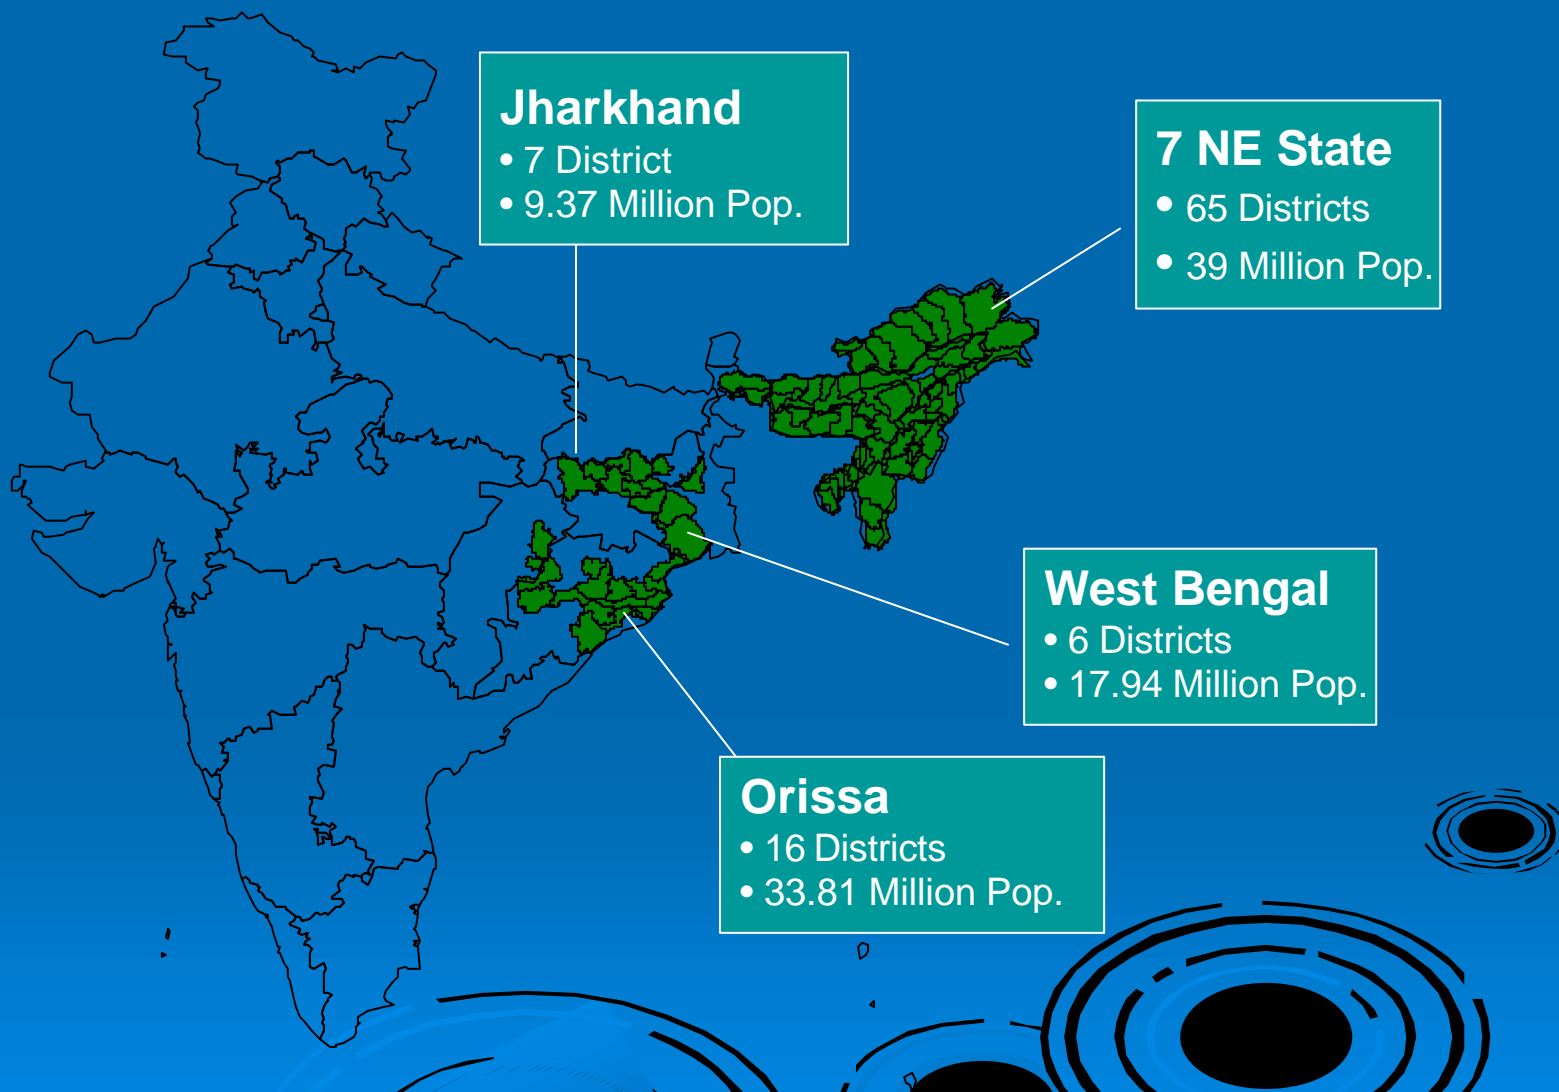

INTENSIFIED MALARIA CONTROL PROJECT UNDER GFATM SUPPORT

Coverage: 10 States, 94 Districts, 98 million population)